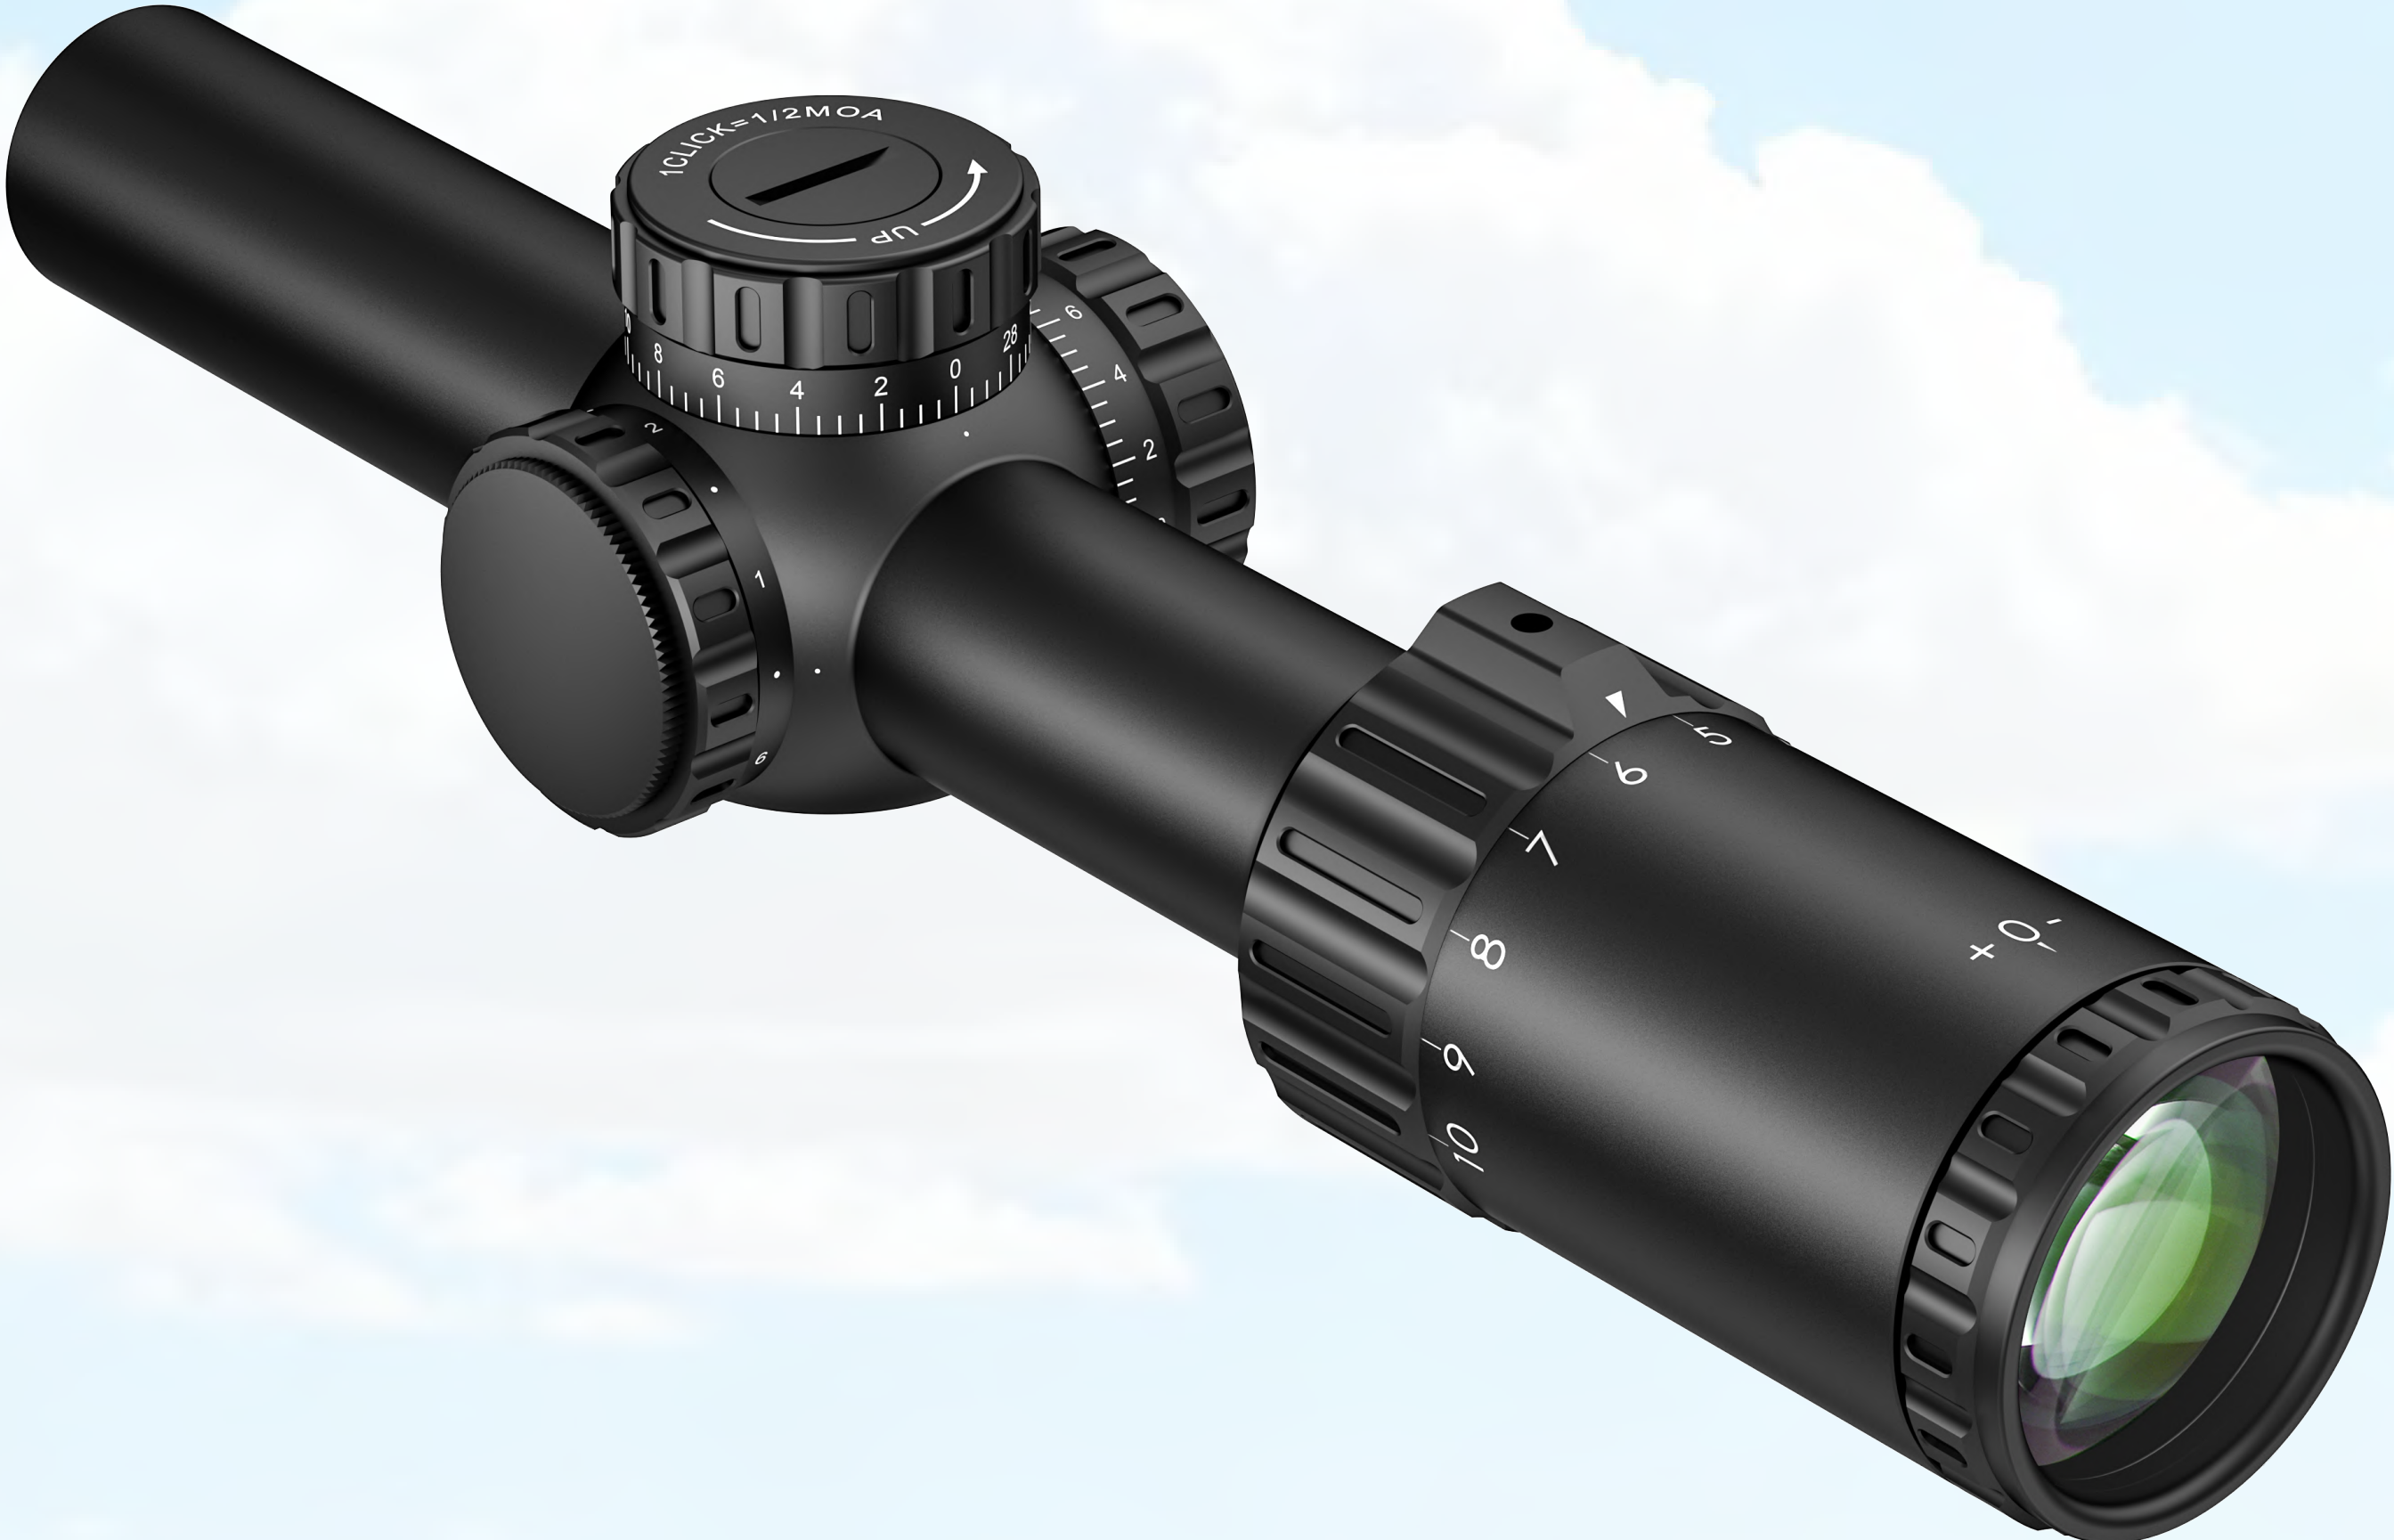

BOOTH #43754

AR

AR EYES

BOOTH #43754

ARE

ARESEYES