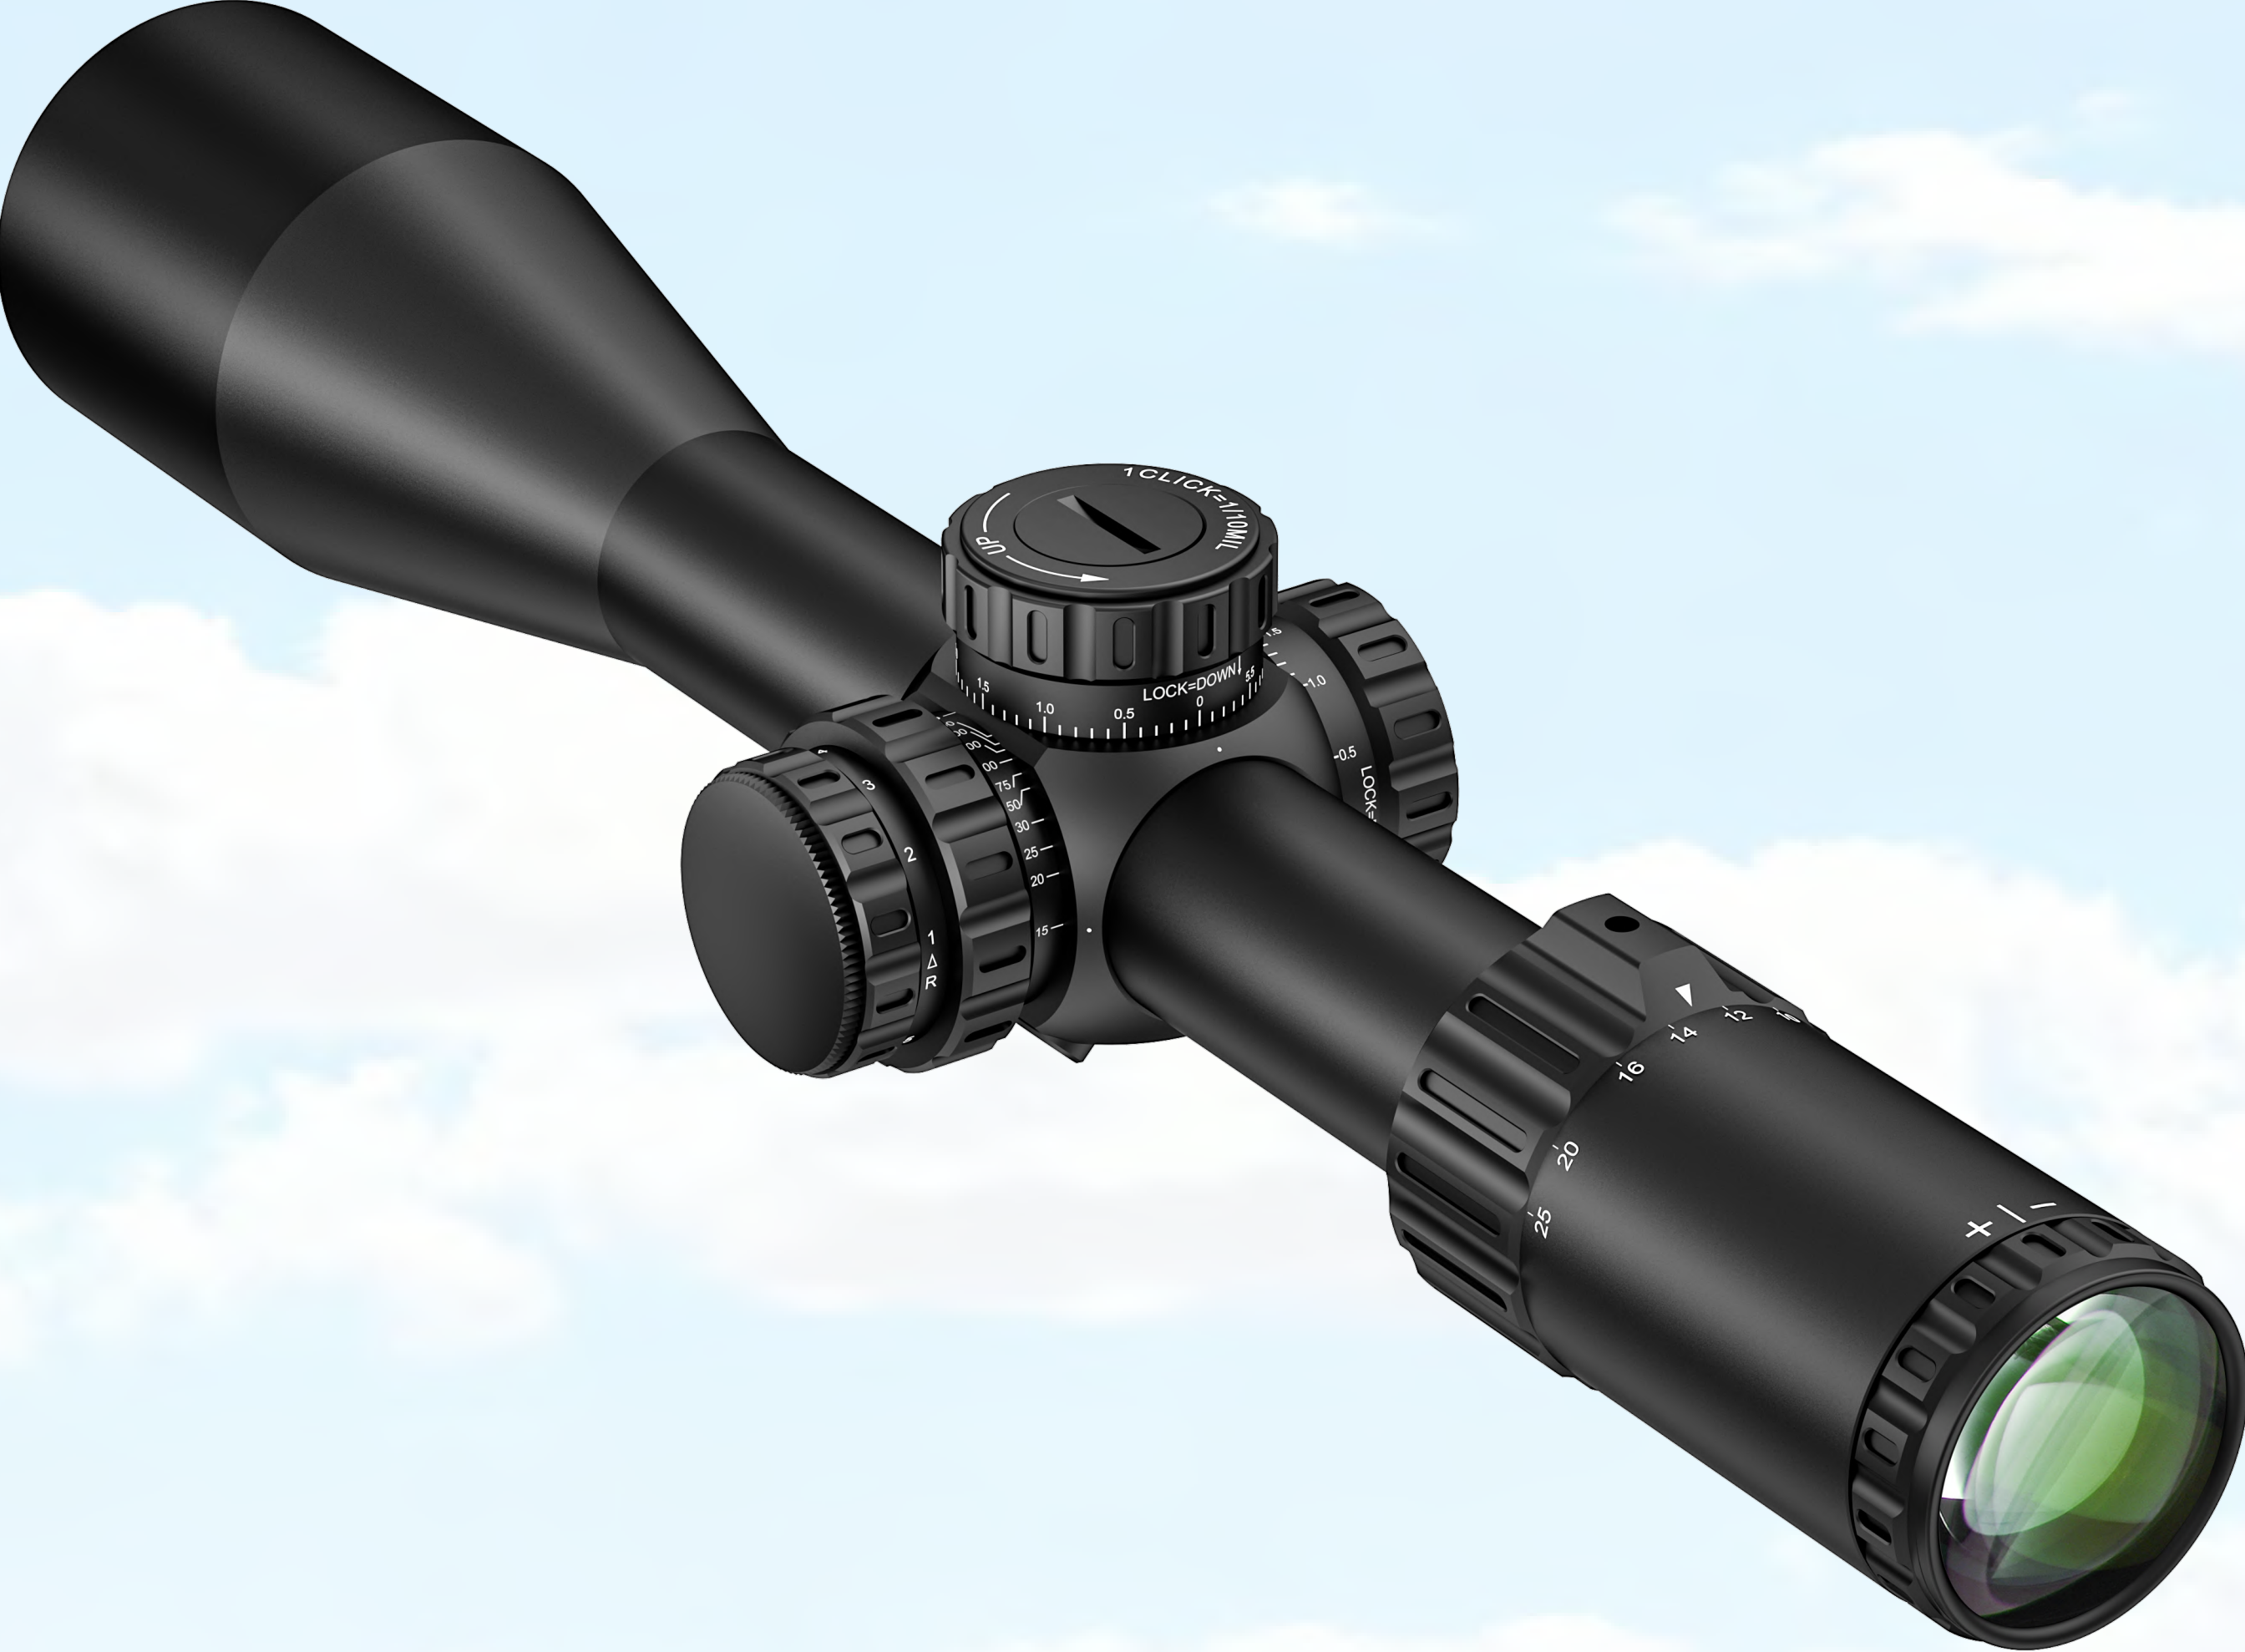

BOOTH #43754

AR

AR EYES

BOOTH #43754

ARE

ARESEYES