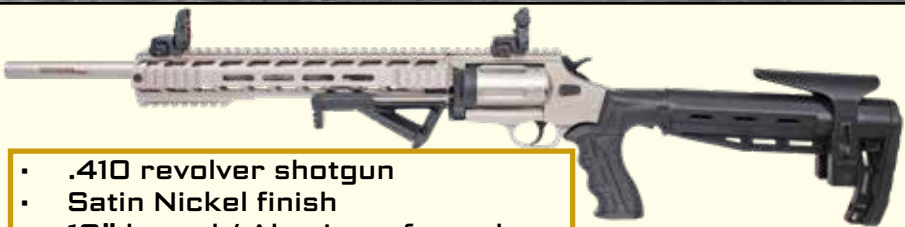

Revolver Shotguns Wood

IJ1000

- .410 revolver shotgun
- Matte Black chrome finish
- 20" smooth bore barrel
- 5 shell cylinder / 3" chamber
- Double action trigger w/ hammer
- Fiber optic front sight
- Walnut stock and forend

IJ1000-SN

- .410 revolver shotgun
- Satin Nickel finish
- 20" smooth bore barrel
- 5 shell cylinder / 3" chamber
- Double action trigger w/ hammer
- Fiber optic front sight
- Walnut stock and forend

Revolver Shotguns Tactical

IJ1000T

- .410 revolver shotgun
- Matte Black chrome finish
- 18" barrel / Aluminum forend
- 5 shell cylinder / 3" chamber
- Double action trigger w/ hammer
- Flip up sights w/ Picatinny Rails
- Adjustable cheek rest

IJ1000T-SN

- .410 revolver shotgun
- Satin Nickel finish
- 18" barrel / Aluminum forend
- 5 shell cylinder / 3" chamber
- Double action trigger w/ hammer
- Flip up sights w/ Picatinny Rails
- Adjustable cheek rest