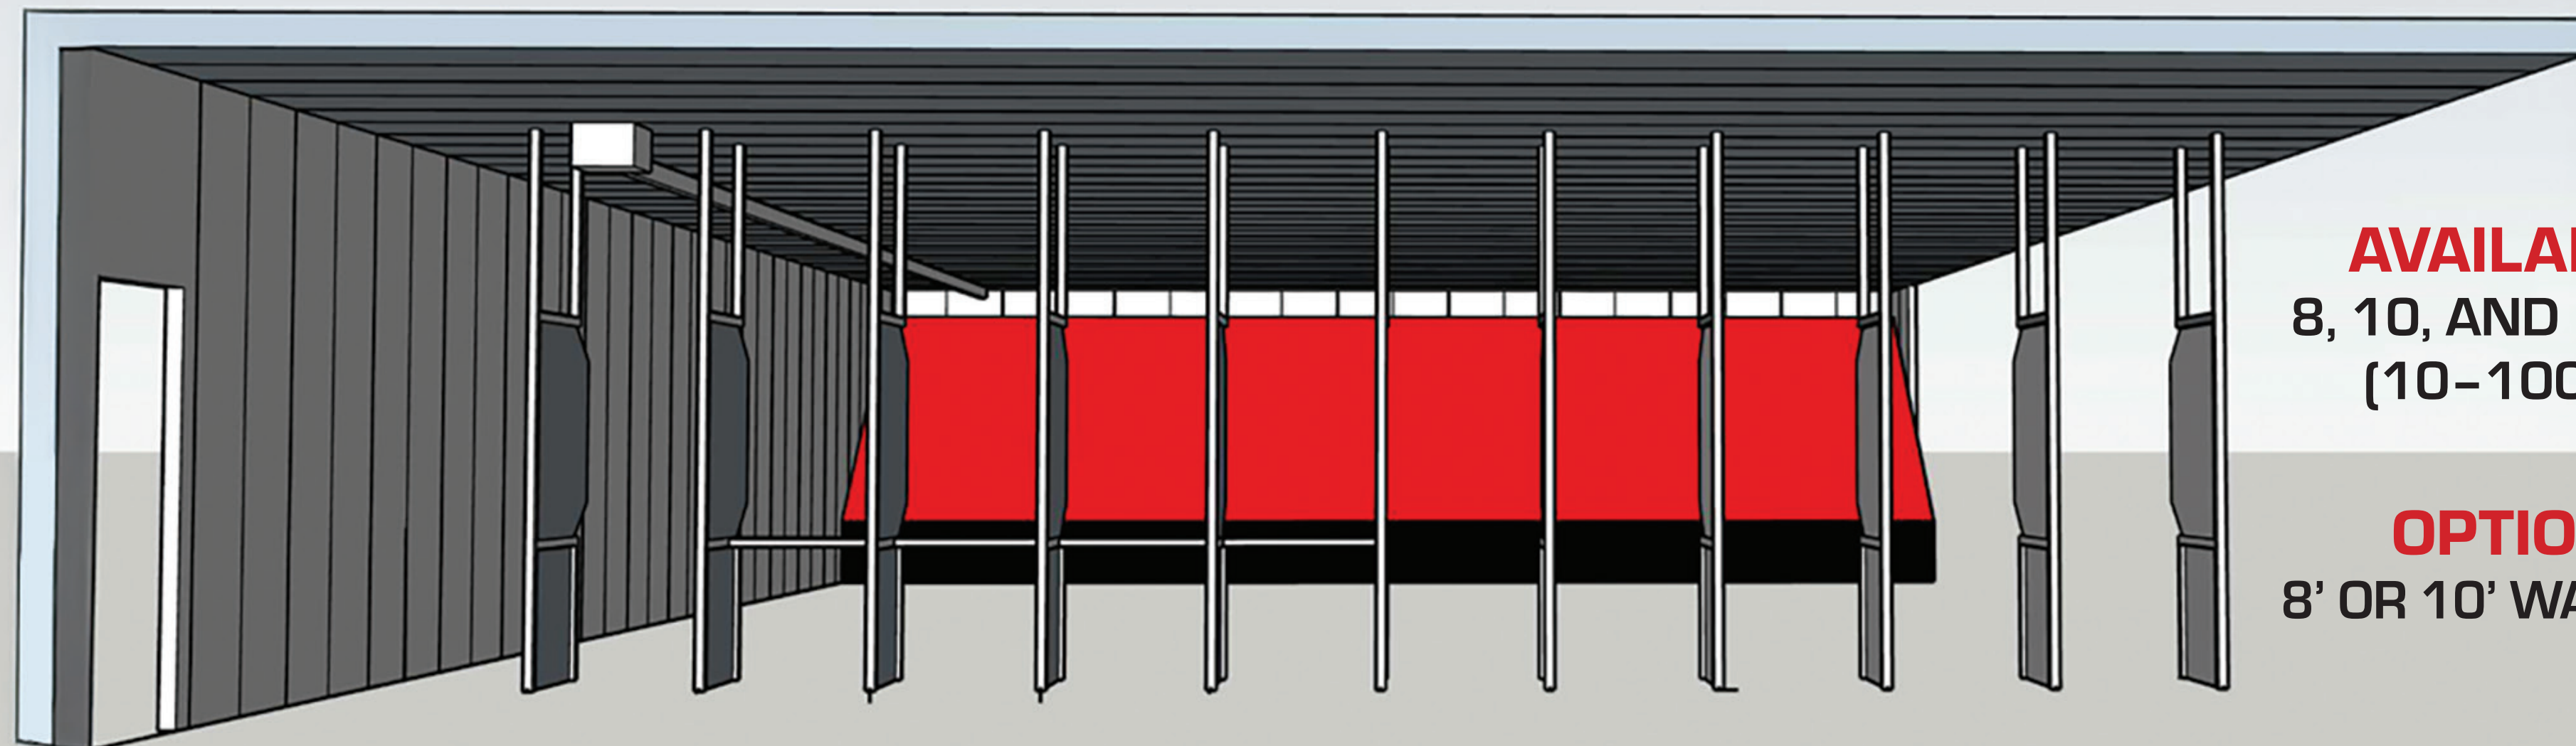

INTRODUCING THE NEW PANEL PRO XL

THE NEXT GENERATION OF INDOOR SHOOTING RANGES

AVAILABLE IN
8, 10, AND 12 LANES
(10-100 yards)

OPTION OF
8' OR 10' WALL HEIGHT

LOCATED ON THE OUTDOOR BBQ PATIO, NEXT TO THE BRIDGE CROSSING OVER TO CAESARS.

MOBILE RANGE

TECHNOLOGIES

MRTRANGE.COM

VENETIAN LEVEL 2

BOOTH 11885