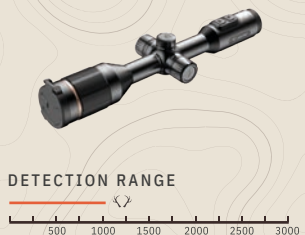

**MARTEN SERIES**

**ADJUSTABLE  
RETICLE BRIGHTNESS**

**PRESET  
SCENE MODES**

**TECHNICAL  
FEATURES**

	<b>MARTEN 420</b>	<b>MARTEN 430</b>	<b>MARTEN 450</b>	<b>MARTEN 620</b>	<b>MARTEN 630</b>	<b>MARTEN 650</b>
Magnification	1,6x(optical), 4x(digital)	2,3x(optical), 4x(digital)	3,2x(optical), 4x(digital)	1,4x(optical), 8x(digital)	2x(optical), 8x(digital)	2,8x(optical), 8x(digital)
Objective Ø	25 mm	35 mm	50 mm	25 mm	35 mm	50 mm
Sensor resolution, core type	400x300 px, 17 µm	400x300 px, 17 µm	400x300 px, 17 µm	640x480 px, 12 µm	640x480 px, 12 µm	640x480 px, 12 µm
Display type	1024x768 px, OLED	1024x768 px, OLED	1024x768 px, OLED	1024x768 px, OLED	1024x768 px, OLED	1024x768 px, OLED
<b>Shooting at different distances</b>	<b>Yes</b>	<b>Yes</b>	<b>Yes</b>	<b>Yes</b>	<b>Yes</b>	<b>Yes</b>
Color palette	6 types	6 types	6 types	6 types	6 types	6 types
Operating time (t=77 °F)	To 10 h	To 10 h	To 10 h	To 10 h	To 10 h	To 10 h
Storage	16 GB	16 GB	16 GB	16 GB	16 GB	16 GB
Take photos/videos	Yes	Yes	Yes	Yes	Yes	Yes
Wi-Fi	Yes	Yes	Yes	Yes	Yes	Yes
Field of view	15,49°x11,65°	11.1°x8.33°	7.78°x5.84°	15,49°x11,65°	12.52°x9.41°	8.78°x6.59°
Dimensions (L, W, H), weight	14.45x4.21x2.72 in, 32.8 oz	14.45x4.21x2.72 in, 33.2 oz	14.45x4.21x2.72 in, 33.5 oz	14.45x4.21x2.72 in, 34.6 oz	14.45x4.21x2.72 in, 34.6 oz	14.45x4.21x2.72 in, 34.9 oz
Detection range	766 yd	1 095 yd	1 530 yd	1 095 yd	1 530 yd	2 188 yd
App support	Yes	Yes	Yes	Yes	Yes	Yes
Price						