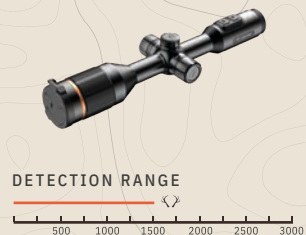

**MARTEN SERIES**

**ADJUSTABLE  
RETICLE BRIGHTNESS**

**PRESET  
SCENE MODES**

**TECHNICAL  
FEATURES**

	<b>MARTEN 420</b>	<b>MARTEN 430</b>	<b>MARTEN 450</b>	<b>MARTEN 620</b>	<b>MARTEN 630</b>	<b>MARTEN 650</b>
Magnification	1,6x(optical), 4x(digital)	2,3x(optical), 4x(digital)	3,2x(optical), 4x(digital)	1,4x(optical), 8x(digital)	2x(optical), 8x(digital)	2,8x(optical), 8x(digital)
Objective Ø	25 mm	35 mm	50 mm	25 mm	35 mm	50 mm
Sensor resolution, core type	400x300 px, 17 µm	400x300 px, 17 µm	400x300 px, 17 µm	640x480 px, 12 µm	640x480 px, 12 µm	640x480 px, 12 µm
Display type	1024x768 px, OLED	1024x768 px, OLED	1024x768 px, OLED	1024x768 px, OLED	1024x768 px, OLED	1024x768 px, OLED
<b>Shooting at different distances</b>	<b>Yes</b>	<b>Yes</b>	<b>Yes</b>	<b>Yes</b>	<b>Yes</b>	<b>Yes</b>
Color palette	6 types	6 types	6 types	6 types	6 types	6 types
Operating time (t=77 °F)	To 10 h	To 10 h	To 10 h	To 10 h	To 10 h	To 10 h
Storage	16 GB	16 GB	16 GB	16 GB	16 GB	16 GB
Take photos/videos	Yes	Yes	Yes	Yes	Yes	Yes
Wi-Fi	Yes	Yes	Yes	Yes	Yes	Yes
Field of view	15,49°x11,65°	11.1°x8.33°	7.78°x5.84°	15,49°x11,65°	12.52°x9.41°	8.78°x6.59°
Dimensions (L, W, H), weight	14.45x4.21x2.72 in, 32.8 oz	14.45x4.21x2.72 in, 33.2 oz	14.45x4.21x2.72 in, 33.5 oz	14.45x4.21x2.72 in, 34.6 oz	14.45x4.21x2.72 in, 34.6 oz	14.45x4.21x2.72 in, 34.9 oz
Detection range	766 yd	1 095 yd	1 530 yd	1 095 yd	1 530 yd	2 188 yd
App support	Yes	Yes	Yes	Yes	Yes	Yes
Price						