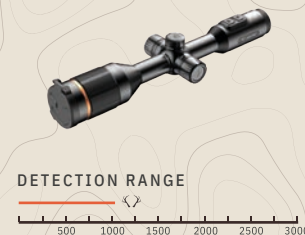

**MARTEN SERIES**

**ADJUSTABLE  
RETICLE BRIGHTNESS**

**PRESET  
SCENE MODES**

**TECHNICAL  
FEATURES**

	<b>MARTEN 420</b>	<b>MARTEN 430</b>	<b>MARTEN 450</b>	<b>MARTEN 620</b>	<b>MARTEN 630</b>	<b>MARTEN 650</b>
Magnification	1,6x(optical), 4x(digital)	2,3x(optical), 4x(digital)	3,2x(optical), 4x(digital)	1,4x(optical), 8x(digital)	2x(optical), 8x(digital)	2,8x(optical), 8x(digital)
Objective Ø	25 mm	35 mm	50 mm	25 mm	35 mm	50 mm
Sensor resolution, core type	400x300 px, 17 µm	400x300 px, 17 µm	400x300 px, 17 µm	640x480 px, 12 µm	640x480 px, 12 µm	640x480 px, 12 µm
Display type	1024x768 px, OLED	1024x768 px, OLED	1024x768 px, OLED	1024x768 px, OLED	1024x768 px, OLED	1024x768 px, OLED
<b>Shooting at different distances</b>	<b>Yes</b>	<b>Yes</b>	<b>Yes</b>	<b>Yes</b>	<b>Yes</b>	<b>Yes</b>
Color palette	6 types	6 types	6 types	6 types	6 types	6 types
Operating time (t=77 °F)	To 10 h	To 10 h	To 10 h	To 10 h	To 10 h	To 10 h
Storage	16 GB	16 GB	16 GB	16 GB	16 GB	16 GB
Take photos/videos	Yes	Yes	Yes	Yes	Yes	Yes
Wi-Fi	Yes	Yes	Yes	Yes	Yes	Yes
Field of view	15,49°x11,65°	11.1°x8.33°	7.78°x5.84°	15,49°x11,65°	12.52°x9.41°	8.78°x6.59°
Dimensions (L, W, H), weight	14.45x4.21x2.72 in, 32.8 oz	14.45x4.21x2.72 in, 33.2 oz	14.45x4.21x2.72 in, 33.5 oz	14.45x4.21x2.72 in, 34.6 oz	14.45x4.21x2.72 in, 34.6 oz	14.45x4.21x2.72 in, 34.9 oz
Detection range	766 yd	1 095 yd	1 530 yd	1 095 yd	1 530 yd	2 188 yd
App support	Yes	Yes	Yes	Yes	Yes	Yes
Price						