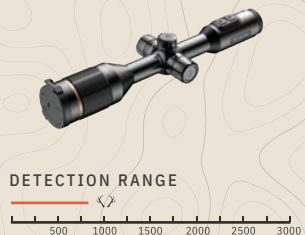

**MARTEN SERIES**

**ADJUSTABLE  
RETICLE BRIGHTNESS**

**PRESET  
SCENE MODES**

**TECHNICAL  
FEATURES**

	<b>MARTEN 420</b>	<b>MARTEN 430</b>	<b>MARTEN 450</b>	<b>MARTEN 620</b>	<b>MARTEN 630</b>	<b>MARTEN 650</b>
Magnification	1,6x(optical), 4x(digital)	2,3x(optical), 4x(digital)	3,2x(optical), 4x(digital)	1,4x(optical), 8x(digital)	2x(optical), 8x(digital)	2,8x(optical), 8x(digital)
Objective Ø	25 mm	35 mm	50 mm	25 mm	35 mm	50 mm
Sensor resolution, core type	400x300 px, 17 µm	400x300 px, 17 µm	400x300 px, 17 µm	640x480 px, 12 µm	640x480 px, 12 µm	640x480 px, 12 µm
Display type	1024x768 px, OLED	1024x768 px, OLED	1024x768 px, OLED	1024x768 px, OLED	1024x768 px, OLED	1024x768 px, OLED
<b>Shooting at different distances</b>	<b>Yes</b>	<b>Yes</b>	<b>Yes</b>	<b>Yes</b>	<b>Yes</b>	<b>Yes</b>
Color palette	6 types	6 types	6 types	6 types	6 types	6 types
Operating time (t=77 °F)	To 10 h	To 10 h	To 10 h	To 10 h	To 10 h	To 10 h
Storage	16 GB	16 GB	16 GB	16 GB	16 GB	16 GB
Take photos/videos	Yes	Yes	Yes	Yes	Yes	Yes
Wi-Fi	Yes	Yes	Yes	Yes	Yes	Yes
Field of view	15,49°x11,65°	11.1°x8.33°	7.78°x5.84°	15,49°x11,65°	12.52°x9.41°	8.78°x6.59°
Dimensions (L, W, H), weight	14.45x4.21x2.72 in, 32.8 oz	14.45x4.21x2.72 in, 33.2 oz	14.45x4.21x2.72 in, 33.5 oz	14.45x4.21x2.72 in, 34.6 oz	14.45x4.21x2.72 in, 34.6 oz	14.45x4.21x2.72 in, 34.9 oz
Detection range	766 yd	1 095 yd	1 530 yd	1 095 yd	1 530 yd	2 188 yd
App support	Yes	Yes	Yes	Yes	Yes	Yes
Price						