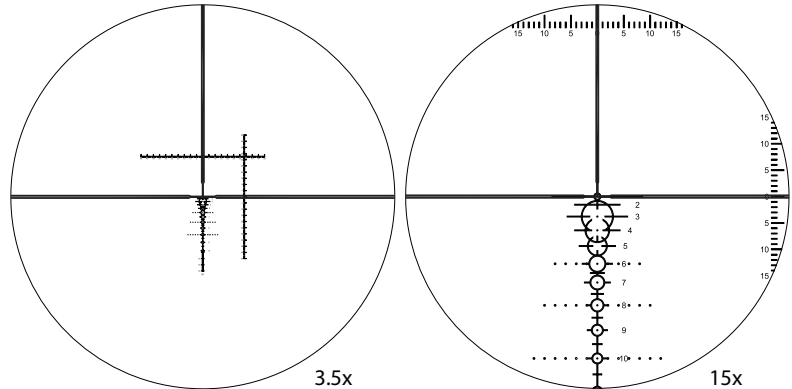

First focal plane reticle shown above.

Go to [ShepherdScopes.com/shepherd-scope-finder](http://ShepherdScopes.com/shepherd-scope-finder)  
to find the reticle that matches your bullet drop.

Model Info	DRS 3.5-15x45 H-Series
Magnification	3.5 - 15x
Objective Clear Aperture	45mm
Eye Relief	3.1" - 3.6"
Total Turret Travel (FFP)	80 MOA
Turret Adjustment Value	1/4 MOA
Parallax	25 yds - $\infty$
Tube Diameter	30mm
Overall Length	15.28"
Weight	26.8 oz

# SHOOT FARTHER WITH SHEPHERD

H Series 3.5-15x45 with 30mm tube

Shepherd's DRS™ Series scopes are the best long-range moving target acquisition rifle scopes available today. Our PVD high-density optics deliver a crystal clear image through the entire field of view. The patented dual reticle range finding system is designed specifically for modern rifle platforms that give shooters the fastest one-step range estimator and ballistic drop compensator in the world.

BDC Range finding reticles are available with 18" deer/silhouette stadia circles. Some BDC reticles are also available in sizes like 9" varmint/target, or 24" elk/large game.

BC	Reticle				
	1A	1C	1	2B	2
	Velocity (fps)				
0.40	3530	3230	3050	2920	2850
0.45	3450	3150	2950	2830	2750
0.50	3400	3100	2890	2760	2680
	7mm Wby Mag	7mm Rem Mag	6.5 Creedmoor	6.5 Crmr (AR)	5.56 68-75 gr
	300 Wby Mag	.270 Win	300 Wim Mag	30-06 SPRG	30-06 SPRG
	30-378 Wby M		338 Lapua	.308 Win	.308 Win