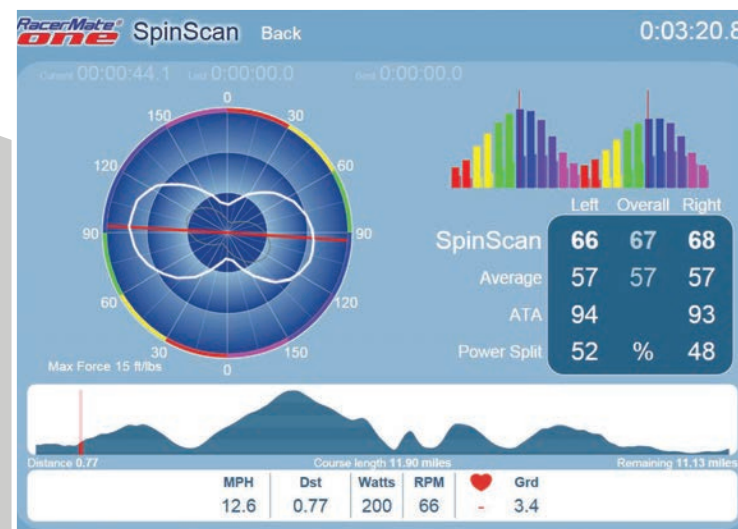

### SpinScan™

Instantaneous biomechanical feedback of pedaling dynamics featuring bargraph and polar graph displays.

- Smooths pedal stroke for higher pedaling efficiency
- Balances right/left leg power split
- Widely used for precision bike fitting at home and professionally