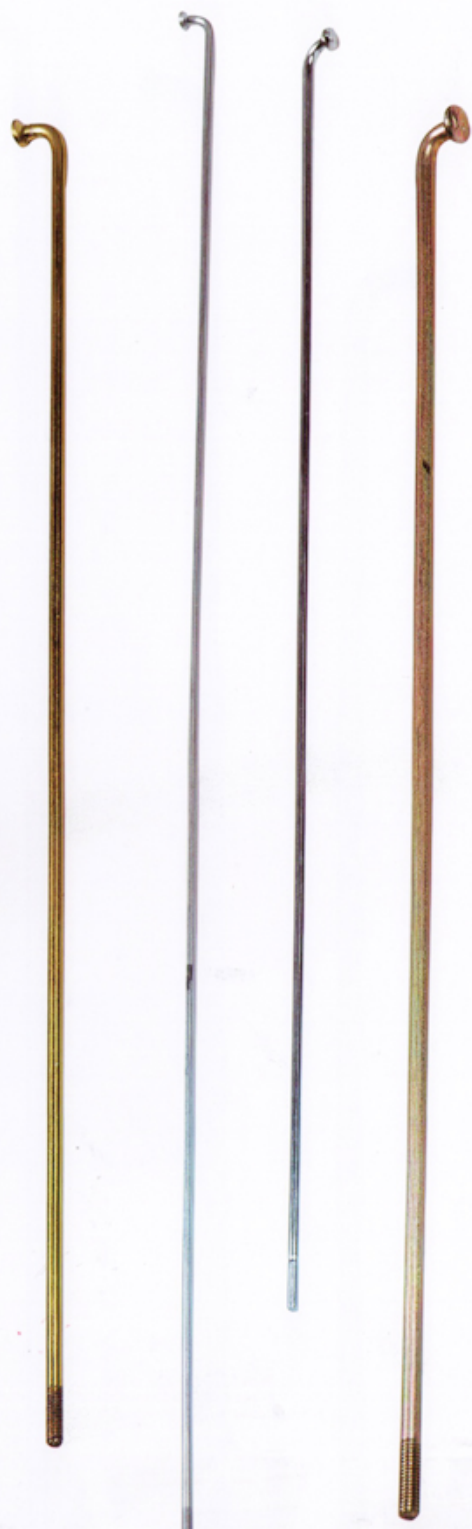

Our spokes are made of strictly chosen materials (stainless steel, C45 steel, C35 steel) with various surface treatment (UCP\electrophoresis\colored plating) and it is popular in Finland, India, Pakistan and Middle East.

# 生产设备

EQUIPMENTS

产品展示  
PRODUCT  
INTRODUCTION