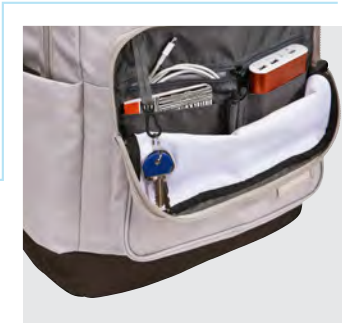

Front organization pocket includes storage for small electronics, pens and a key keeper

CASE LOGIC QUERY BACKPACK

CCAM4116 | \$49.99

Contoured padded shoulder straps and an air mesh back panel for airflow

Two large side pockets conveniently store water bottles or other small items

Padded sleeve fits laptops up to 15.6"

Dedicated slip pocket fits tablets up to 10"

Front organization pocket includes storage for small electronics and pens, a key keeper and a zippered privacy pocket