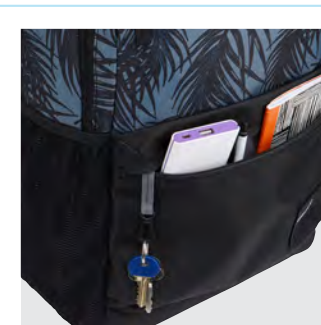

Padded sleeve fits laptops up to 15.6"

Contoured padded shoulder straps and a quilted, fully-padded back panel ensure a comfortable carry

Two mesh side pockets conveniently store water bottles

Dedicated slip pocket fits tablets up to 10"

Front organization pocket includes storage for small electronics, pens and a key keeper

CASE LOGIC QUERY BACKPACK

CCAM4116 | \$49.99

Contoured padded shoulder straps and an air mesh back panel for airflow

Two large side pockets conveniently store water bottles or other small items

Padded sleeve fits laptops up to 15.6"

Dedicated slip pocket fits tablets up to 10"

Front organization pocket includes storage for small electronics and pens, a key keeper and a zippered privacy pocket