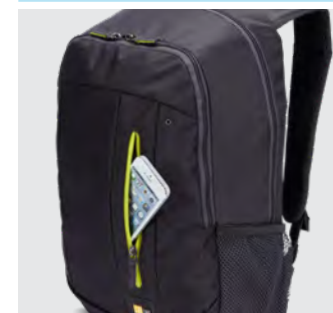

Contoured shoulder straps and a quilted, fully-padded back panel ensure a comfortable carry

Quick-access front pocket provides slip pockets for small electronics and pens plus room for small accessories

One large main compartment designed to fit books and folders

Mesh side pocket conveniently stores a water bottle

CASE LOGIC JAUNT BACKPACK

WMBP115 | \$34.99

Interior cord storage pocket keeps small power cords handy and prevents tangling

Integrated compartment for your 15.6" laptop plus sleeve for your tablet

Organizational panel keeps your smaller accessories easy-to-find and built-in pen loops assure you'll never miss jotting down important notes

Quick access front pocket stows go-to items such as your phone or gum

Mesh side pockets conveniently store water bottles easily within reach

BLACK

BRICK

ANTHRACITE

AÇAÍ

CASE LOGIC ERA 15.6" LAPTOP BACKPACK

ERABP116 | \$ 39.99